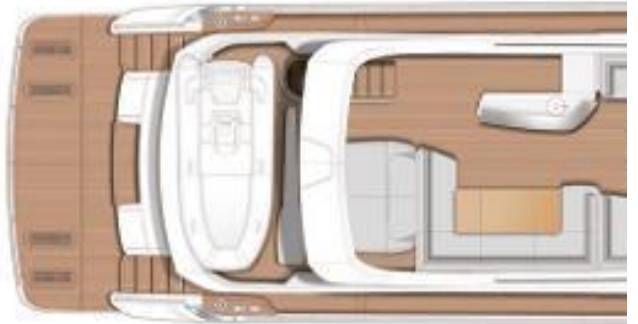

Manufacturer Provided Image