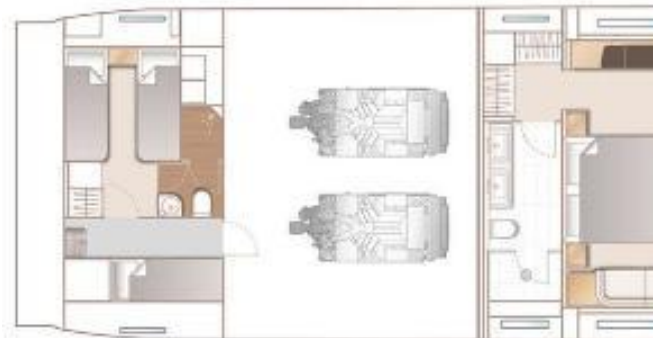

Manufacturer Provided Image